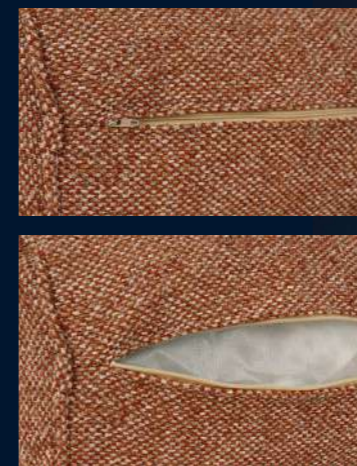

# Essience Wool Harmony bed

Upholstered  
design

Velour fabric

Lift-up slatted base  
with storage access

Solid wood and  
plywood structure

Removable upholstered  
bed cover

Available colours:

The Essience Wool collection redefines natural comfort through thoughtful design and refined materials. Rooted in simplicity, it blends a solid wood and plywood structure with a soft upholstered form—featuring a removable bed cover for convenience and a lift-up slatted base for discreet storage. Crafted to evoke warmth and serenity, Wool is more than just a bed—it's a tactile expression of calm and mindful living.