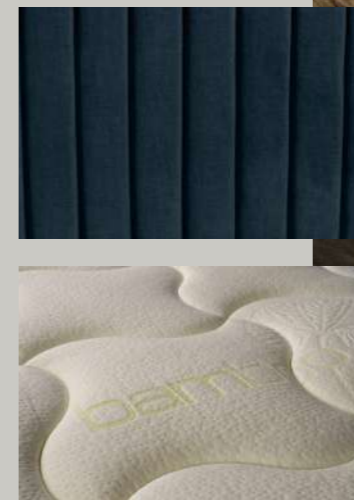

Essience Feeling Salzburg
bed

Upholstered
design

topper with **MEMORY MIRROR FORM®** foam
and **INTELLIGENT LATEX HD®** foam

pocket spring mattress with
HYPOLLERGENIC high/premium quality
fabric with natural **BAMBOO** fibers

Available colours:

Box spring
base

Solid wood and
plywood
structure

SALZBURG

The Salzburg bed is a perfect blend of elegance and innovation. Featuring a refined upholstered design and a supportive box spring base, it offers superior comfort and timeless aesthetics.